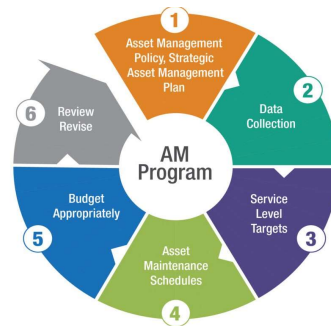

## Comprehensive Services

- From initial consultation and design to project management and execution, we offer a full spectrum of engineering services.
- Our holistic approach means you can rely on us for end-to-end solutions, simplifying project coordination and ensuring seamless delivery.

# PRODUCTS & SERVICES

Engineering & Consulting Services

Personal Protective Equipment

Mining Supplies

Maintenance and Support

Project Management

Asset Management

Environmental Engineering